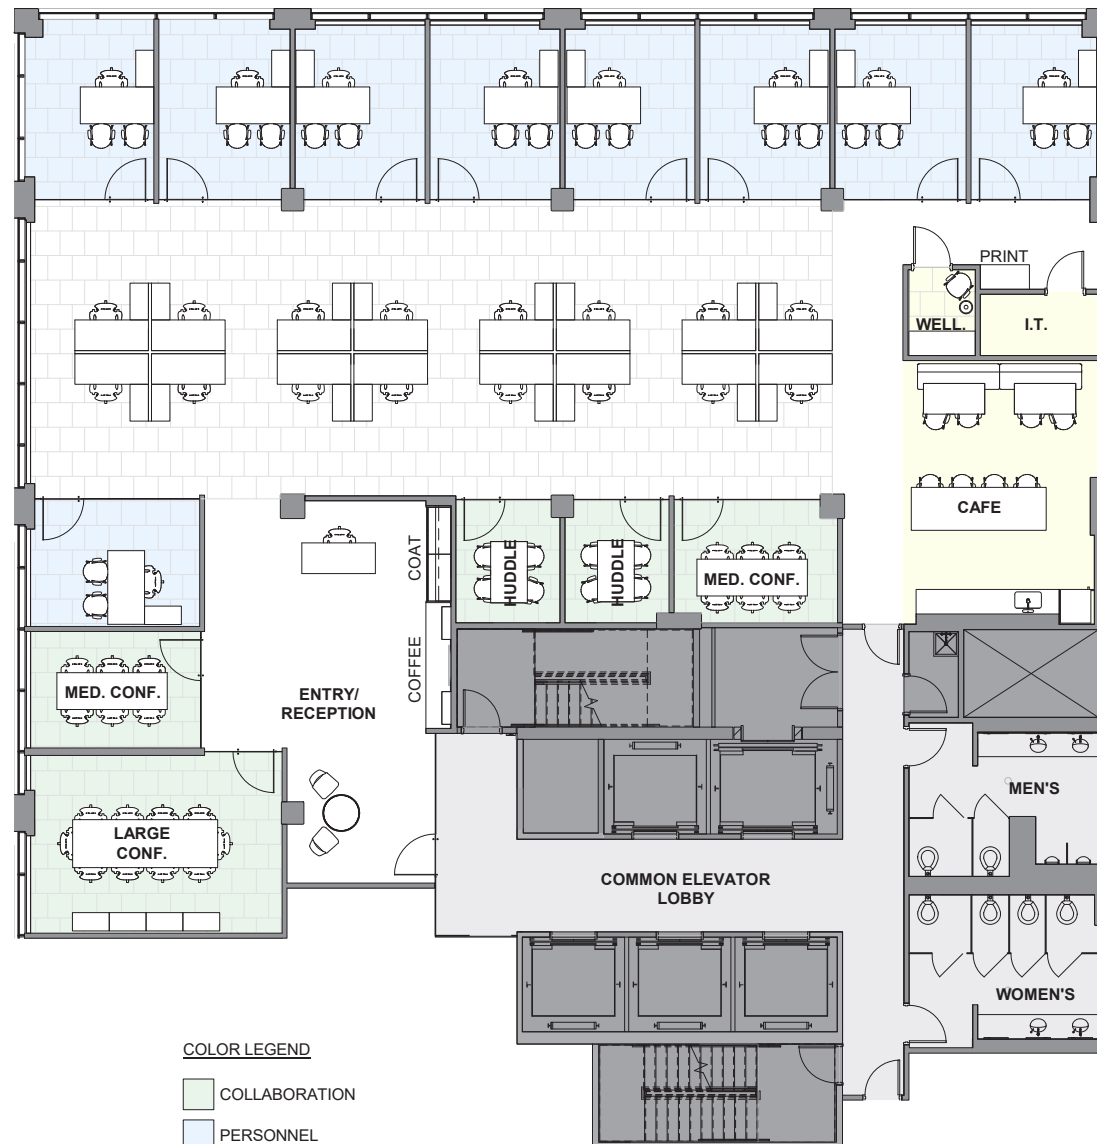

145

SOUTH
WELLS

SUITE 1601
6,406 RSF

Mark Bâby

(M) 773.272.5277

mark.baby@streamrealty.com

Brittany Hughes

(M) 908.334.2500

brittany.hughes@streamrealty.com

Matt Lerner

(M) 773.443.2218

matt.lerner@streamrealty.com

COLOR LEGEND

- COLLABORATION
- PERSONNEL
- SUPPORT

STREAM